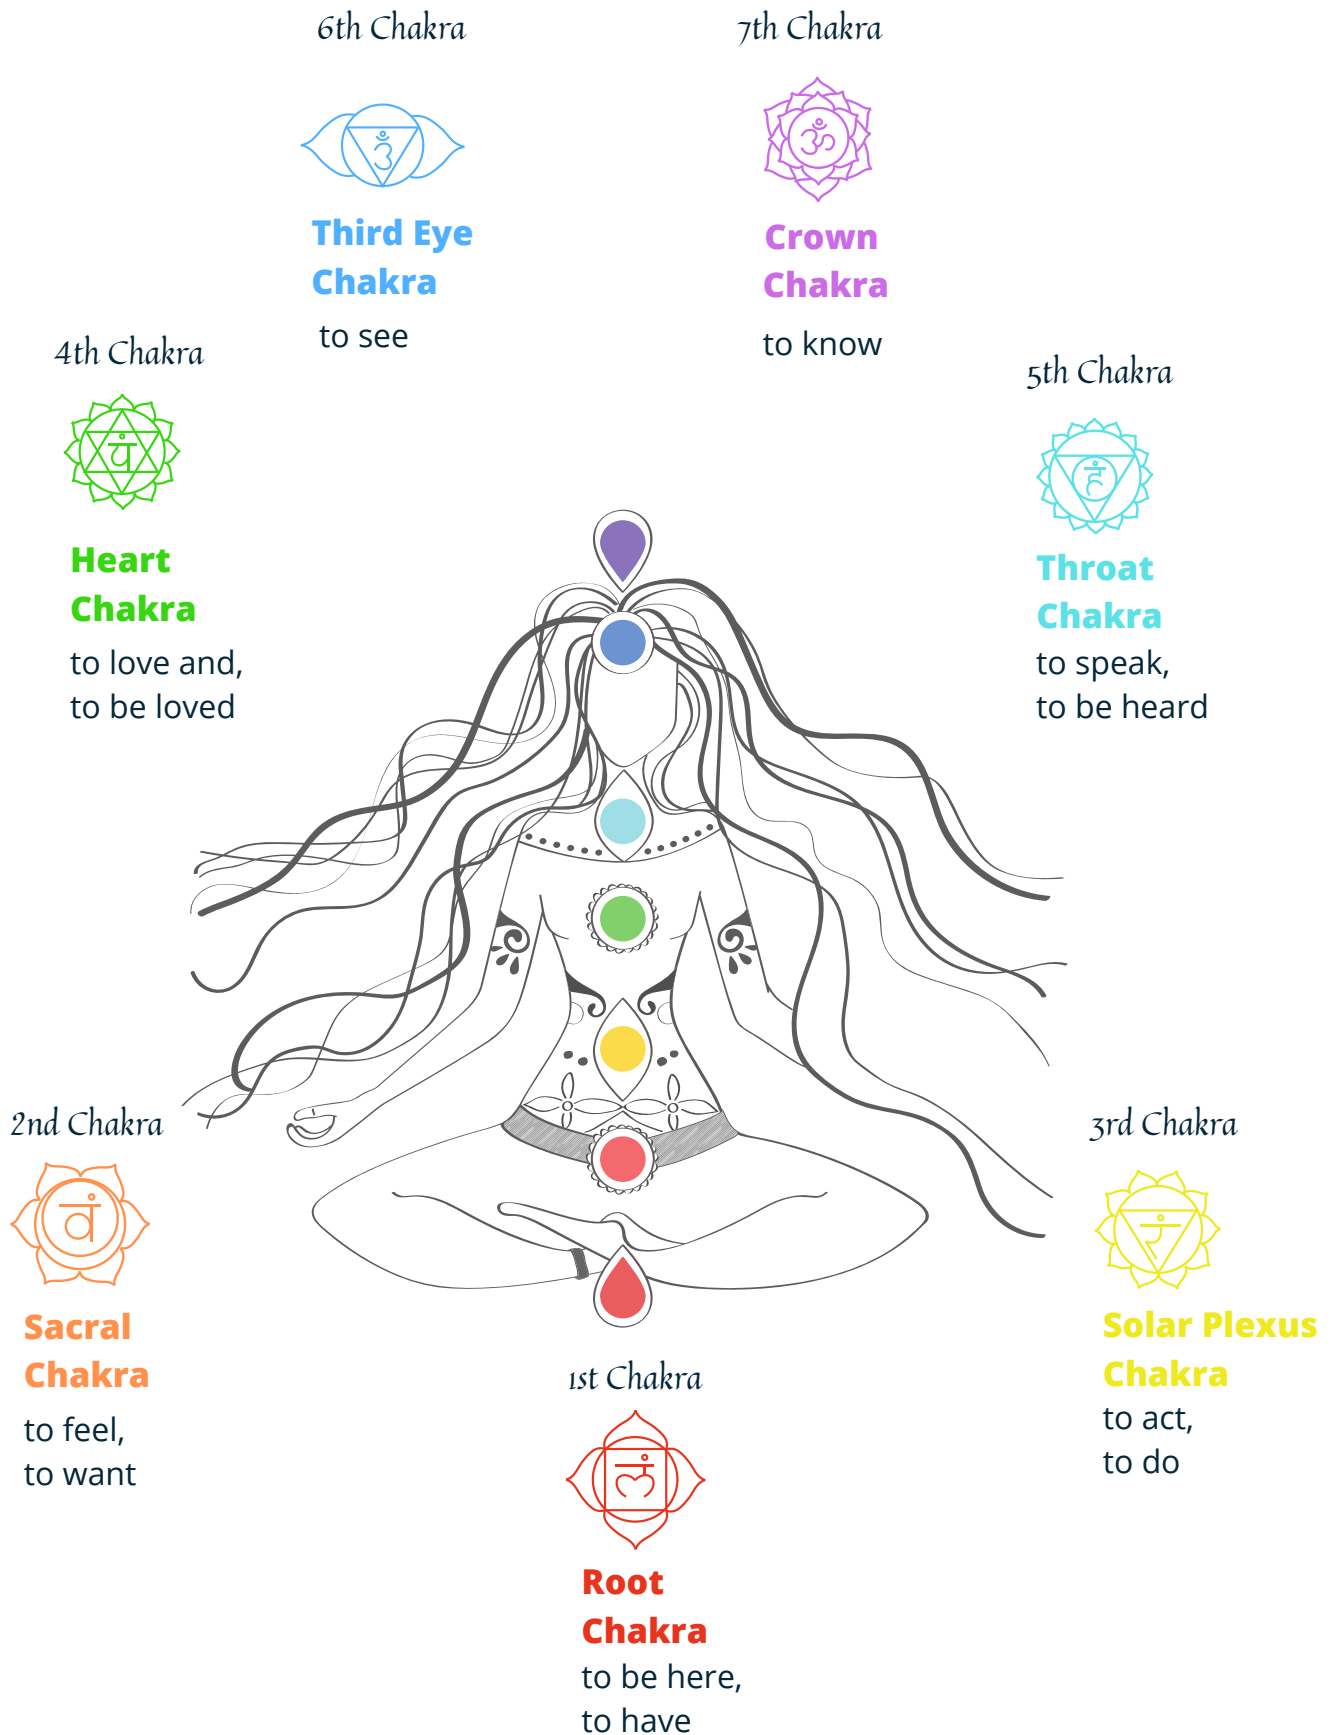

POSITION 20

The final back position with your hands at the base of the spine in line with the Root Chakra

Aids in healing degenerative arthritis, knee pain, sciatica, eating disorders, and constipation.

POSITION 21

Place hands on the feet facing with hands on the outside of the feet and also on the inside soles of the feet

Aids with leg pains, varicose veins, all major organs and glands (reflexology points), circulation as well as balance and grounding.

POSITION 22

Finally, returning to the pose of gratitude, thanking Universal energy for its healing and reciting the Reiki Principles.

CHAKRA SYSTEM

CHAKRA STONES CHART

Please find below the best healing crystals for balancing chakras.
Balance and harmonize your 7 chakras with these stone sets.