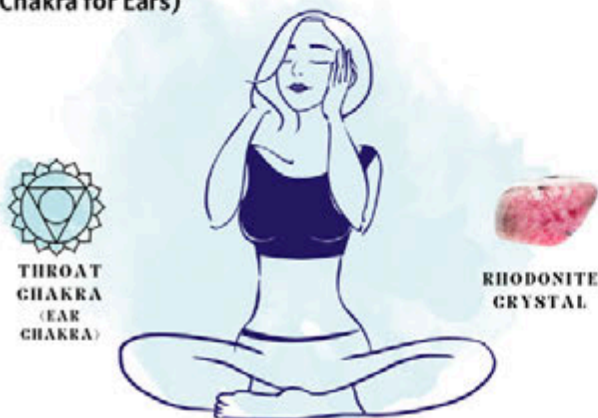

POSITION 1

Placing your hands in front of your eyes with fingertips lightly touching your brow (Third Eye Chakra)

Aids in healing stress, eye problems, asthma, head colds, allergies, sinuses, pituitary gland, pineal gland, cerebral nerves

POSITION 2

Placing your hands on the top of your head fingertips touching (Crown Chakra).

Aids in healing migraines, headaches, eye problems, multiple sclerosis, stress, bladder, digestive disorders, flatulence and emotional problems

POSITION 3

Hands on either side of your head with fingers covering you temples. (Throat Chakra association of minor Chakra for Ears)

Aids with balance, vertigo, tinnitus, hearing & ear problems, colds, flu, balances the functions of the right and left brain.

POSITION 4

Place your hands on the back of your head covering the occipital ridge. (Third Eye Chakra & Cave of Brahma)

Aids in healing Headaches, eye problems, stress, hay fever, sinuses, digestive disorders, fears, phobias, shock, depression, stroke.