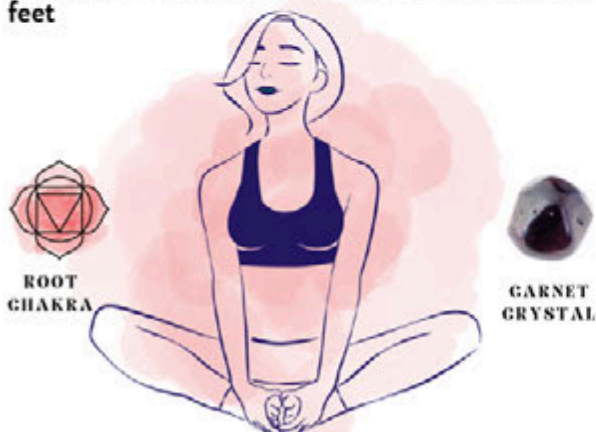

Lower hands in line with the Sacral Chakra, with hands comfortably facing towards each other

Aids in healing anemia, hypoglycaemia, lower back pain, joint problems, low energy, spleen and kidney issues and premenstrual syndrome.

POSITION 20

The final back position with your hands at the base of the spine in line with the Root Chakra

Aids in healing degenerative arthritis, knee pain, sciatica, eating disorders, and constipation.

POSITION 21

Place hands on the feet facing with hands on the outside of the feet and also on the inside soles of the feet

Aids with leg pains, varicose veins, all major organs and glands (reflexology points), circulation as well as balance and grounding.